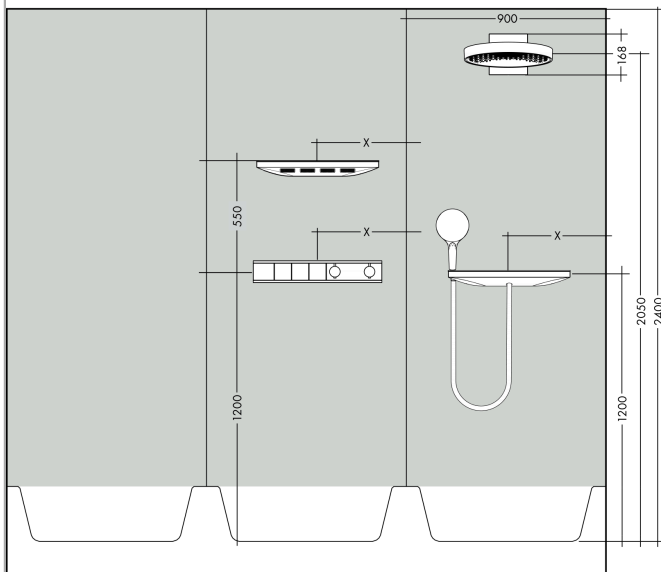

Rainfinity
Overhead shower 250 1jet with wall connector
 Finish: **Matt White** Article Number: **26226700**

Description

product features

- consists of: overhead shower, wall connector
- shower head size: 250 mm
- spray type: PowderRain
- projection 273 mm
- middle spray disc: 151 mm
- frame: metal
- material spray disc: aluminium
- spray disc surface: graphite
- shower head vertically inclinable by 10-30°
- maximum flow rate at 3 bar: 19 l/min
- flow rate PowderRain spray (at 3 bar): 19 l/min
- function from: 11,5 l/min
- minimum flow pressure: 1,4 bar
- overhead shower removable for cleaning
- installation: wall
- connection thread G 1/2
- connection dimension: DN15
- not suitable for continuous flow water heaters

Technology

Design awards

reddot award 2019
best of the best

Product image

Scale drawing

Rainfinity
Overhead shower 250 1jet with wall connector
 Finish: **Matt White** Article Number: **26226700**

Flowchart

The consumption was measured in combination with the appropriate fittings (thermostat/mixer/in-wall valve) to reflect actual application in practice.

Rainfinity
Overhead shower 250 1jet with wall connector
 Finish: **Matt White** Article Number: **26226700**

Installation examples

Rainfinity
Overhead shower 250 1jet with wall connector
 Finish: **Matt White** Article Number: **26226700**

Exploded Drawing

Year of production: >07/19

Rainfinity
Overhead shower 250 1jet with wall connector
 Finish: **Matt White** Article Number: **26226700**