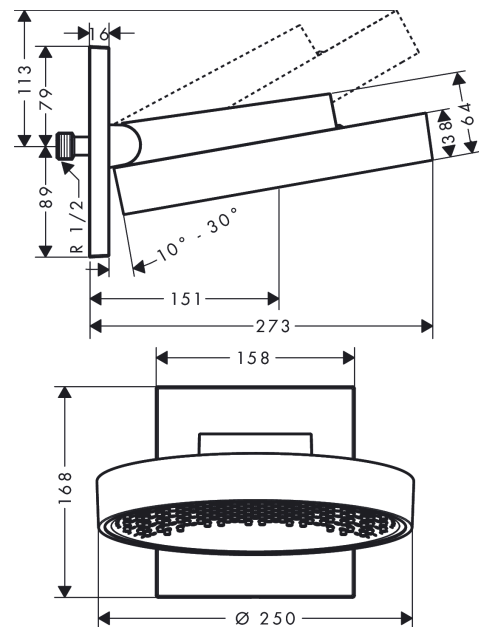

Rainfinity
Overhead shower 250 1jet with wall connector
 Finish: **Matt White** Article Number: **26226700**

Description

product features

- consists of: overhead shower, wall connector
- shower head size: 250 mm
- spray type: PowderRain
- projection 273 mm
- middle spray disc: 151 mm
- frame: metal
- material spray disc: aluminium
- spray disc surface: graphite
- shower head vertically inclinable by 10-30°
- maximum flow rate at 3 bar: 19 l/min
- flow rate PowderRain spray (at 3 bar): 19 l/min
- function from: 11,5 l/min
- minimum flow pressure: 1,4 bar
- overhead shower removable for cleaning
- installation: wall
- connection thread G 1/2
- connection dimension: DN15
- not suitable for continuous flow water heaters

Technology

Design awards

reddot award 2019
best of the best

Product image

Scale drawing

Rainfinity
Overhead shower 250 1jet with wall connector
 Finish: **Matt White** Article Number: **26226700**

Flowchart

The consumption was measured in combination with the appropriate fittings (thermostat/mixer/in-wall valve) to reflect actual application in practice.

Rainfinity
Overhead shower 250 1jet with wall connector
 Finish: **Matt White** Article Number: **26226700**