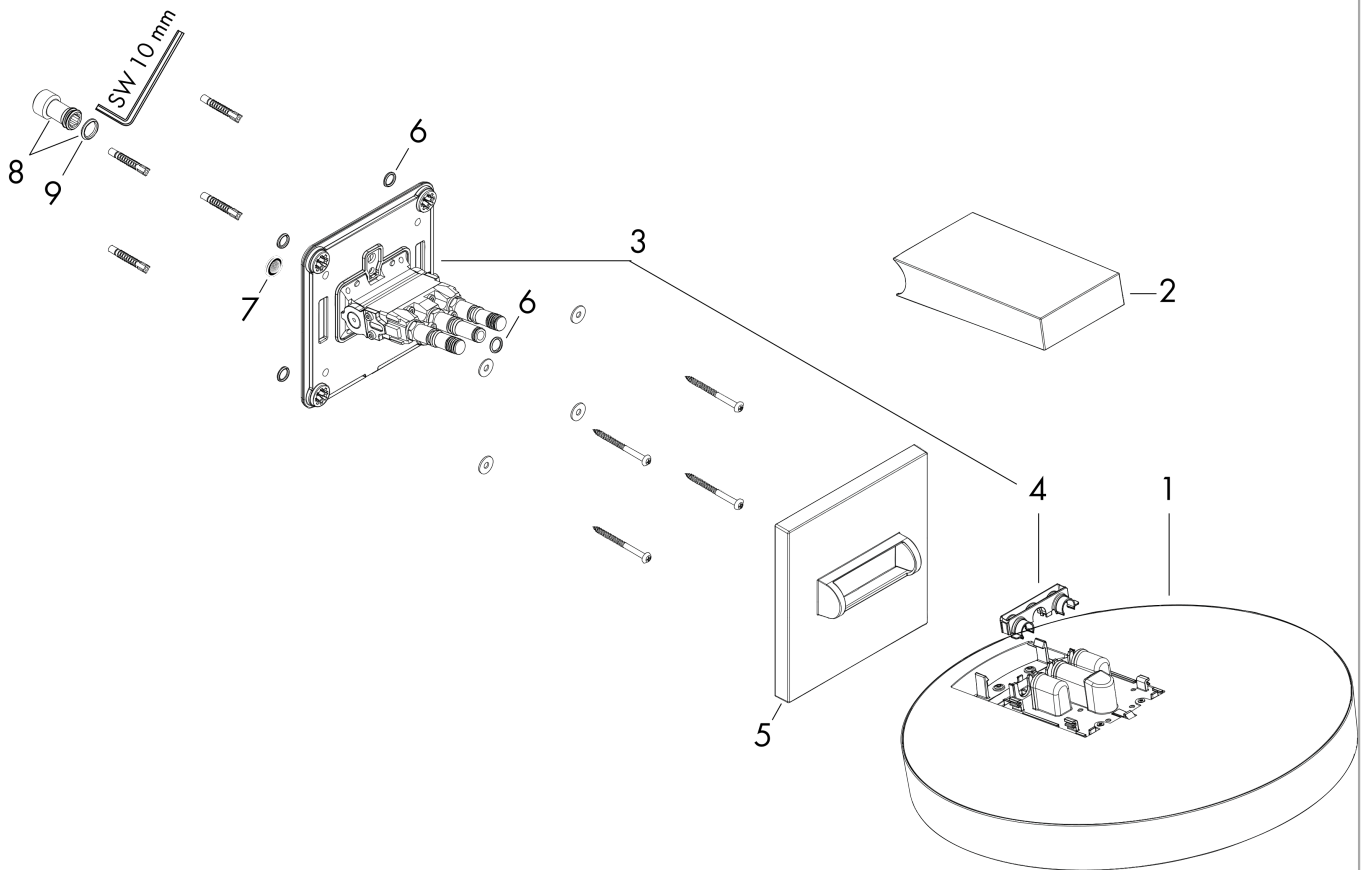

Rainfinity
Overhead shower 250 1jet with wall connector
 Finish: **Matt White** Article Number: **26226700**

Description

product features

- consists of: overhead shower, wall connector
- shower head size: 250 mm
- spray type: PowderRain
- projection 273 mm
- middle spray disc: 151 mm
- frame: metal
- material spray disc: aluminium
- spray disc surface: graphite
- shower head vertically inclinable by 10-30°
- maximum flow rate at 3 bar: 19 l/min
- flow rate PowderRain spray (at 3 bar): 19 l/min
- function from: 11,5 l/min
- minimum flow pressure: 1,4 bar
- overhead shower removable for cleaning
- installation: wall
- connection thread G 1/2
- connection dimension: DN15
- not suitable for continuous flow water heaters

Technology

Design awards

reddot award 2019
best of the best

Product image

Scale drawing

Rainfinity
Overhead shower 250 1jet with wall connector
 Finish: **Matt White** Article Number: **26226700**

Flowchart

The consumption was measured in combination with the appropriate fittings (thermostat/mixer/in-wall valve) to reflect actual application in practice.

Rainfinity
Overhead shower 250 1jet with wall connector
 Finish: **Matt White** Article Number: **26226700**

Installation examples

Rainfinity
Overhead shower 250 1jet with wall connector
 Finish: **Matt White** Article Number: **26226700**

Exploded Drawing

Year of production: >07/19

Rainfinity
Overhead shower 250 1jet with wall connector
 Finish: **Matt White** Article Number: **26226700**