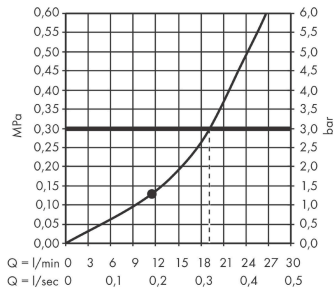

Rainfinity
Overhead shower 250 1jet with wall connector
 Finish: **Matt White** Article Number: **26226700**

Description

product features

- consists of: overhead shower, wall connector
- shower head size: 250 mm
- spray type: PowderRain
- projection 273 mm
- middle spray disc: 151 mm
- frame: metal
- material spray disc: aluminium
- spray disc surface: graphite
- shower head vertically inclinable by 10-30°
- maximum flow rate at 3 bar: 19 l/min
- flow rate PowderRain spray (at 3 bar): 19 l/min
- function from: 11,5 l/min
- minimum flow pressure: 1,4 bar
- overhead shower removable for cleaning
- installation: wall
- connection thread G 1/2
- connection dimension: DN15
- not suitable for continuous flow water heaters

Technology

Design awards

reddot award 2019
best of the best

Product image

Scale drawing

Rainfinity
Overhead shower 250 1jet with wall connector
 Finish: **Matt White** Article Number: **26226700**

Flowchart