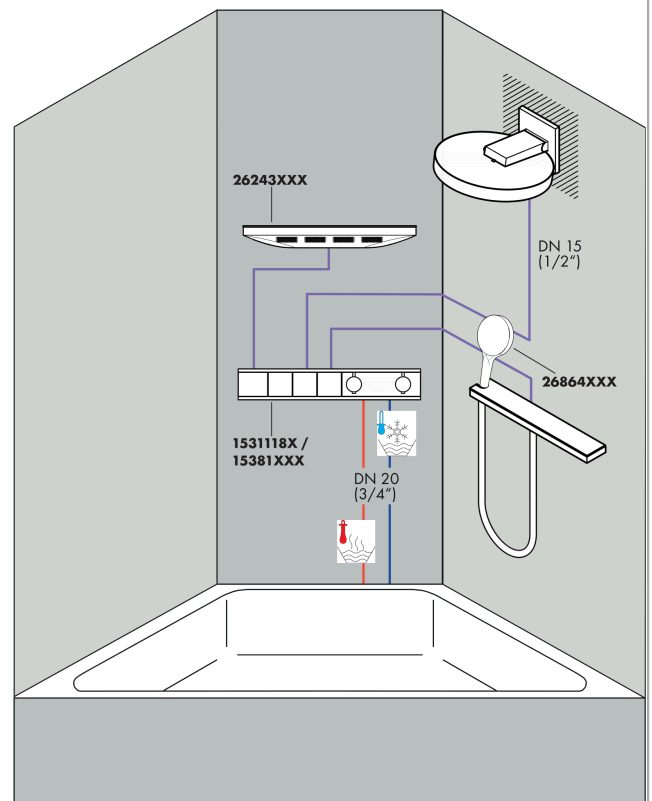

Rainfinity
Overhead shower 250 1jet with wall connector
 Finish: **Matt White** Article Number: **26226700**

Description

product features

- consists of: overhead shower, wall connector
- shower head size: 250 mm
- spray type: PowderRain
- projection 273 mm
- middle spray disc: 151 mm
- frame: metal
- material spray disc: aluminium
- spray disc surface: graphite
- shower head vertically inclinable by 10-30°
- maximum flow rate at 3 bar: 19 l/min
- flow rate PowderRain spray (at 3 bar): 19 l/min
- function from: 11,5 l/min
- minimum flow pressure: 1,4 bar
- overhead shower removable for cleaning
- installation: wall
- connection thread G 1/2
- connection dimension: DN15
- not suitable for continuous flow water heaters

Technology

Design awards

reddot award 2019
best of the best

Product image

Scale drawing

Rainfinity
Overhead shower 250 1jet with wall connector
 Finish: **Matt White** Article Number: **26226700**

Flowchart

The consumption was measured in combination with the appropriate fittings (thermostat/mixer/in-wall valve) to reflect actual application in practice.

Rainfinity
Overhead shower 250 1jet with wall connector
 Finish: **Matt White** Article Number: **26226700**

Installation examples

Rainfinity
Overhead shower 250 1jet with wall connector
 Finish: **Matt White** Article Number: **26226700**

Exploded Drawing

Year of production: >07/19

Rainfinity
Overhead shower 250 1jet with wall connector
 Finish: **Matt White** Article Number: **26226700**